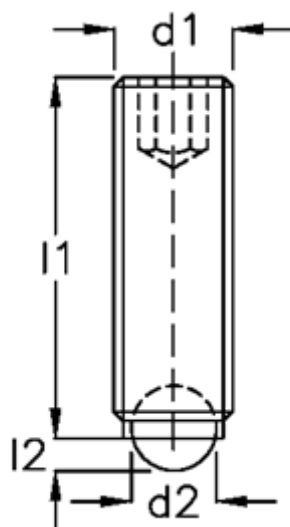

Article number: 20902640

Description: E+G Ball point screw  
GN 605-M8-25-A

## Measures

---

d1 = M8

d2 = 5.5

Internal hexagon = 4.0

l1 = 25

l2 = 1.7